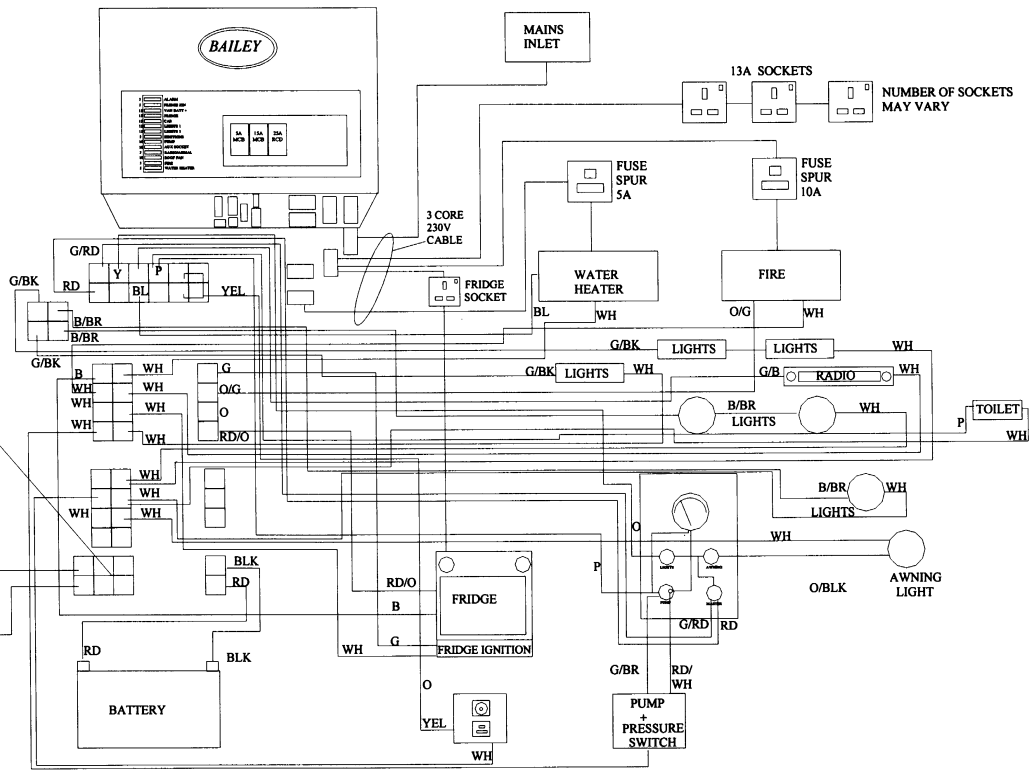

WIRING DIAGRAMS

230 VOLT & 12 VOLT PRIMARY CIRCUIT DIAGRAM - RANGER & RANGER GT60

1. **COLOUR KEY**
   OG-ORANGE/GREEN
   YEL-YELLOW(AUX)
   Y-YELLOW(C/P)
   RD-RED
   WH-WHITE
   BL-BLUE
   RD/O-RED/ORANGE
   O-ORANGE
   BL/RD-BLUE/RED
   G/B-GREEN/BLUE
   G/RD-GREEN/RED
   O/BLK-ORANGE/BLACK
   G/B/R-GREEN/BROWN
   B/W-BLACK/WHITE
   G-GREEN
   B/BR-BLUE/BROWN
   G/BK-GREEN/BLACK
   P-PURPLE
   B-BLACK
   O/W-ORANGE/WHITE
   GY-GREY
   Y/B-YELLOW/BLACK

CONNECTIONS FROM 13 PIN PLUG