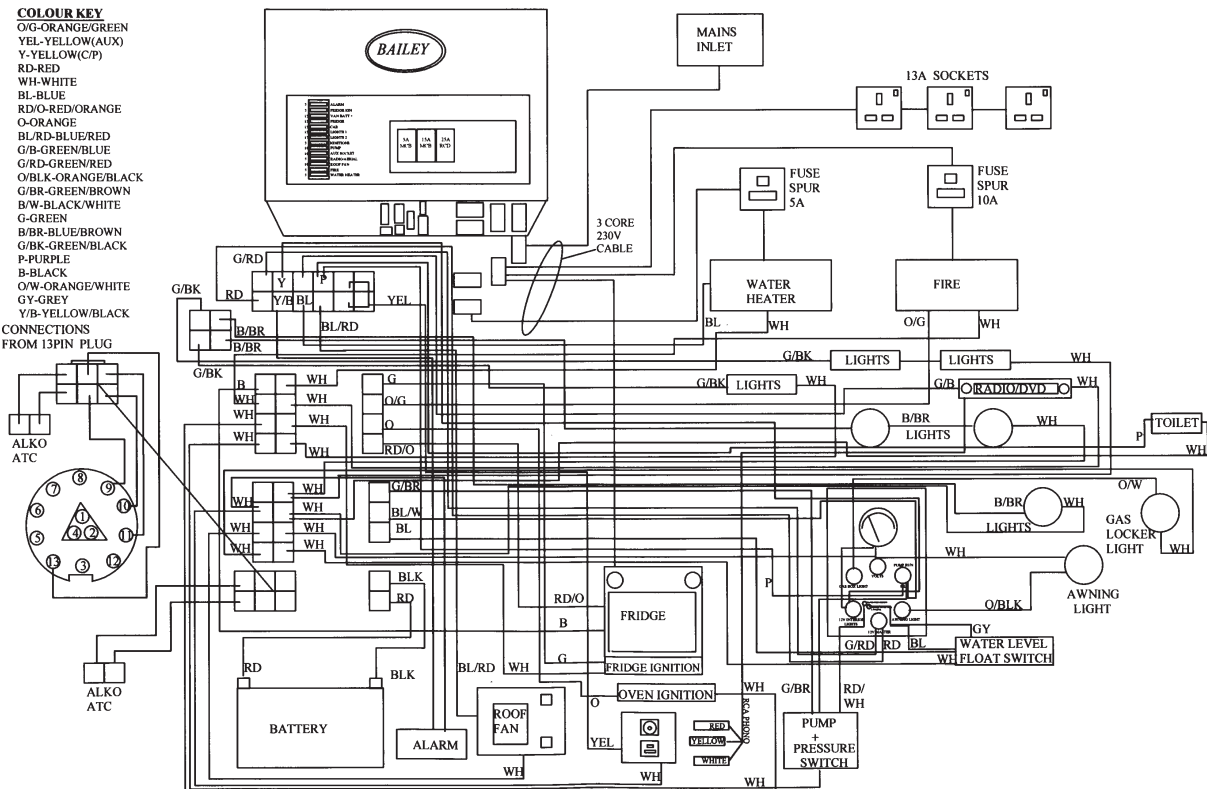

SENATOR CONTROL PANEL DIAGRAM

SOCKET VIEWED FROM CABLE ENTRY

FUSE/MCB SPECIFICATION - ALL MODELS

FUSES

Caravan Battery -	10 amp blade (red)
Caravan Battery +	15 amp blade (blue)
Charger +	15 amp blade (blue)
Permanent live supply from car +	10 amp blade (red)
Permanent live supply from car -	10 amp blade (red)
Fridge	15 amp blade (blue)
Pump	10 amp blade (red)
Auxiliary 1	10 amp blade (red)
Auxiliary 2	10 amp blade (red)
Lights	10 amp blade (red)
Truma Ultrastore	230 volt 5 amp cartridge
Refrigerator	230 volt 3 amp cartridge
Truma Ultraheat	230 volt 10 / 13 amp cartridge
Clock battery	E90 - LR1 - N - 1.5 volt
Smoke alarm battery	9 volt