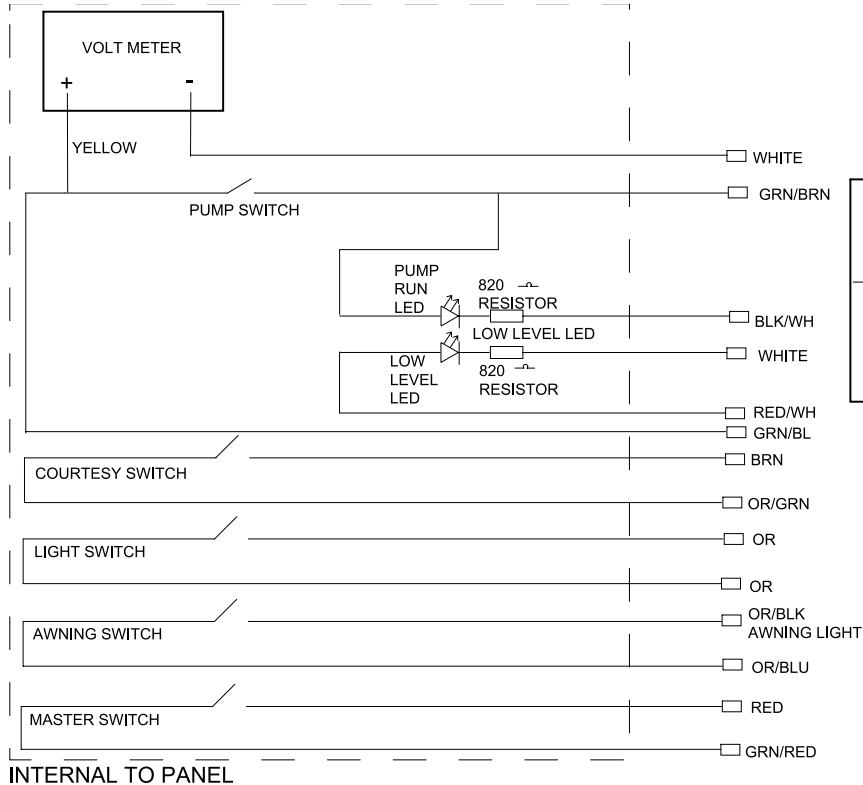

SENATOR CONTROL PANEL DIAGRAM

SOCKET VIEWED FROM CABLE ENTRY

FUSE/MCB SPECIFICATION - ALL MODELS

FUSES

Caravan Battery -	10 amp blade (red)
Caravan Battery +	15 amp blade (blue)
Charger +	15 amp blade (blue)
Permanent live supply from car +	10 amp blade (red)
Permanent live supply from car -	10 amp blade (red)
Fridge	15 amp blade (blue)
Pump	10 amp blade (red)
Auxiliary 1	10 amp blade (red)
Auxiliary 2	10 amp blade (red)
Lights	10 amp blade (red)
Truma Ultrastore	230 volt 5 amp cartridge
Refrigerator	230 volt 3 amp cartridge
Truma Ultraheat	230 volt 10 / 13 amp cartridge
Clock battery	E90 - LR1 - N - 1.5 volt
Smoke alarm battery	9 volt