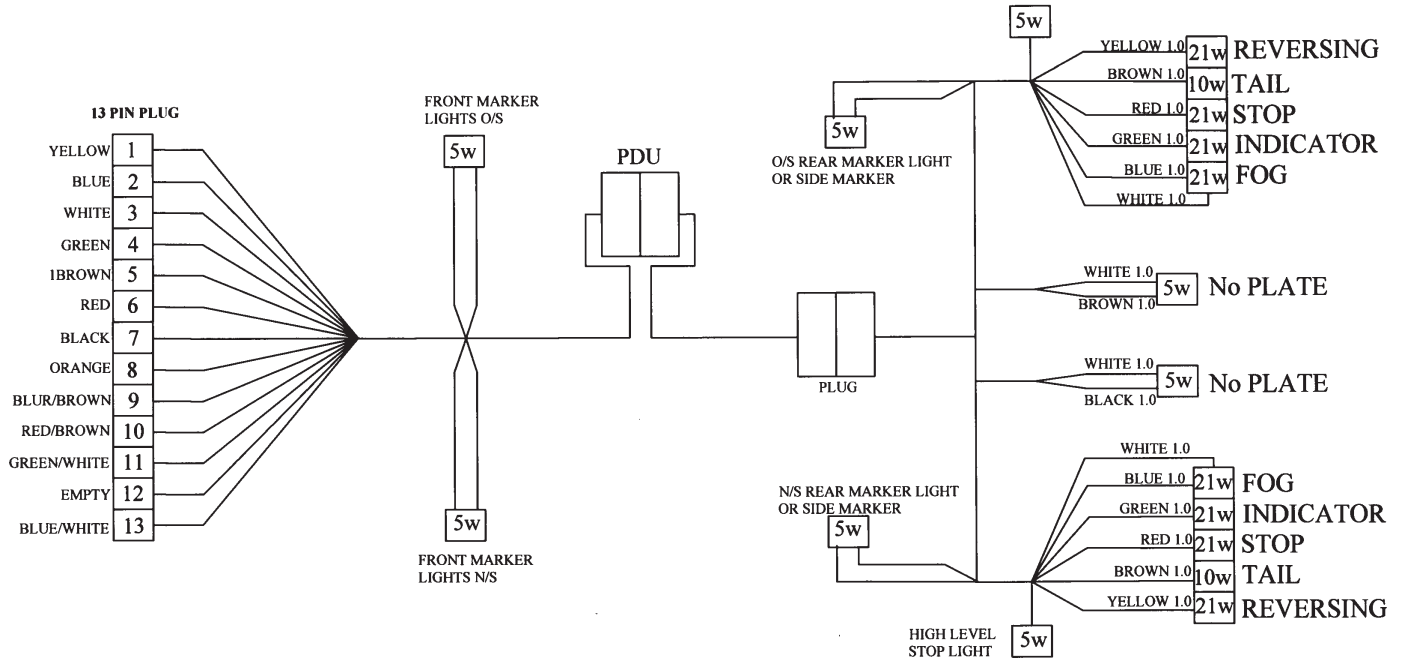

ROADLIGHT WIRING – PAGEANT

NOTE: ALL CABLE SIZES GIVEN IN MM²