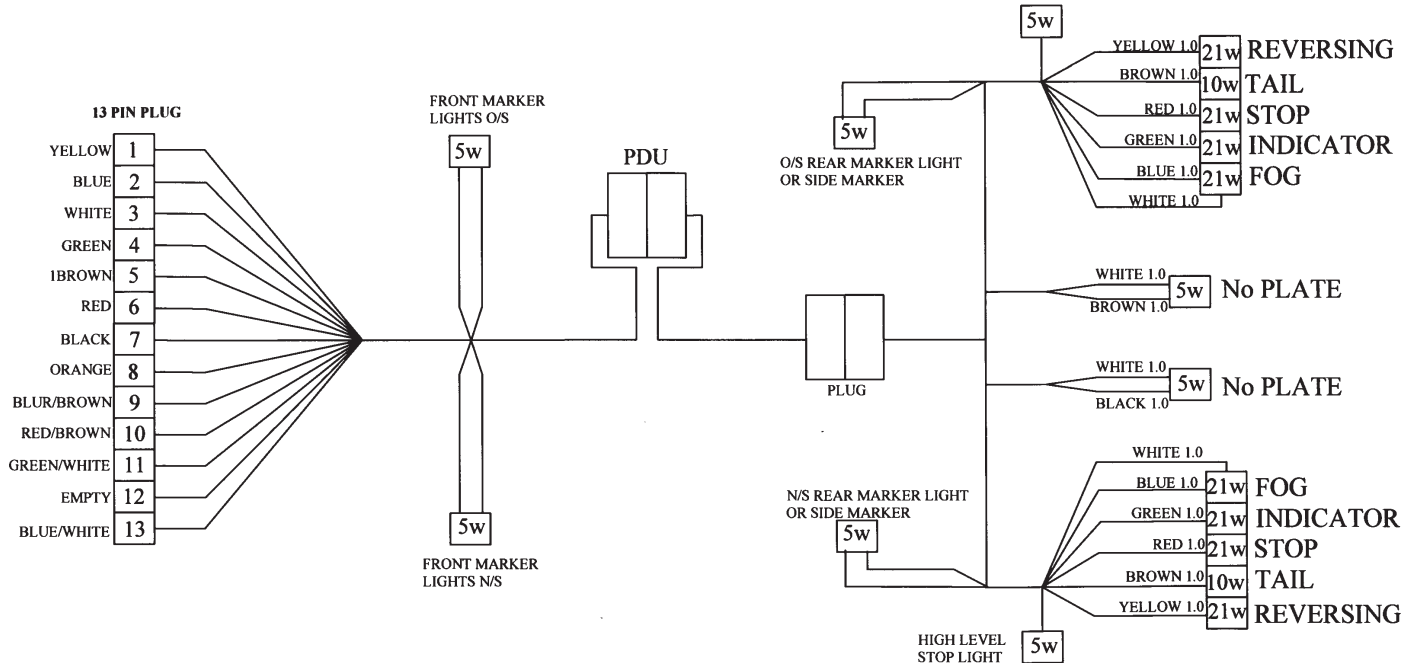

CONNECTIONS FROM 13 PIN PLUG

ALKO ATC

ALKO ATC

ROADLIGHT WIRING – SENATOR

NOTE: ALL CABLE SIZES GIVEN IN MM²

WIRING DIAGRAMS

230 VOLT & 12 VOLT PRIMARY CIRCUIT DIAGRAM - SENATOR

- COLOUR KEY**
- O/G-ORANGE/GREEN
 - YEL-YELLOW(AUX)
 - Y-YELLOW(C/P)
 - RD-RED
 - WH-WHITE
 - BL-BLUE
 - RD/O-RED/ORANGE
 - O-ORANGE
 - BL/RD-BLUE/RED
 - G/B-GREEN/BLUE
 - G/RD-GREEN/RED
 - O/BLK-ORANGE/BLACK
 - G/BR-GREEN/BROWN
 - B/W-BLACK/WHITE
 - G-GREEN
 - B/BR-BLUE/BROWN
 - G/BK-GREEN/BLACK
 - P-PURPLE
 - B-BLACK
 - O/W-ORANGE/WHITE
 - GY-GREY
 - YB-YELLOW/BLACK
- CONNECTIONS FROM 13PIN PLUG

SENATOR CONTROL PANEL DIAGRAM

SOCKET VIEWED FROM CABLE ENTRY

FUSE/MCB SPECIFICATION - ALL MODELS

FUSES

Caravan Battery -	10 amp blade (red)
Caravan Battery +	15 amp blade (blue)
Charger +	15 amp blade (blue)
Permanent live supply from car +	10 amp blade (red)
Permanent live supply from car -	10 amp blade (red)
Fridge	15 amp blade (blue)
Pump	10 amp blade (red)
Auxiliary 1	10 amp blade (red)
Auxiliary 2	10 amp blade (red)
Lights	10 amp blade (red)
Truma Ultrastore	230 volt 5 amp cartridge
Refrigerator	230 volt 3 amp cartridge
Truma Ultraheat	230 volt 10 / 13 amp cartridge
Clock battery	E90 - LR1 - N - 1.5 volt
Smoke alarm battery	9 volt