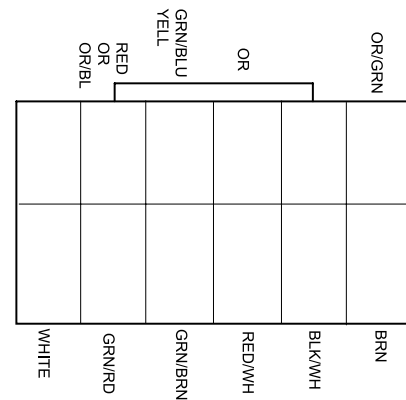

SOCKET VIEWED FROM CABLE ENTRY