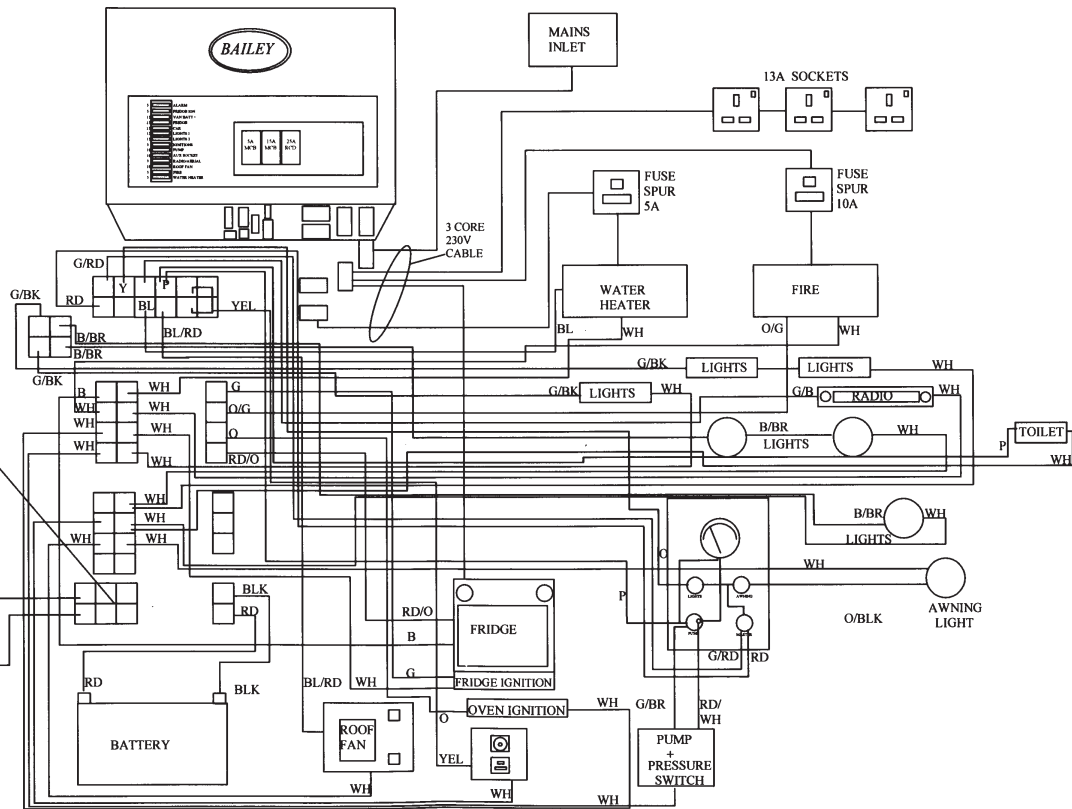

230 VOLT & 12 VOLT PRIMARY CIRCUIT DIAGRAM - PAGEANT

COLOUR KEY

- O/G-ORANGE/GREEN
- YEL-YELLOW(AUX)
- Y-YELLOW(C/P)
- RD-RED
- WH-WHITE
- BL-BLUE
- RD/O-RED/ORANGE
- O-ORANGE
- BL/RD-BLUE/RED
- G/B-GREEN/BLUE
- G/RD-GREEN/RED
- O/BLK-ORANGE/BLACK
- G/BR-GREEN/BROWN
- B/W-BLACK/WHITE
- G-GREEN
- B/BR-BLUE/BROWN
- G/BK-GREEN/BLACK
- P-PURPLE
- B-BLACK
- O/W-ORANGE/WHITE
- GY-GREY
- Y/B-YELLOW/BLACK

CONNECTIONS FROM 13 PIN PLUG

ALKO ATC

ALKO ATC