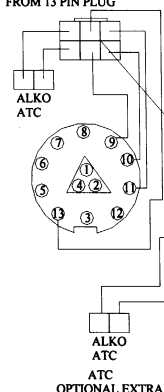

WIRING DIAGRAMS

230 VOLT & 12 VOLT PRIMARY CIRCUIT DIAGRAM - RANGER & RANGER GT60

1. **COLOUR KEY**
   OG-ORANGE/GREEN
   YEL-YELLOW(AUX)
   Y-YELLOW(C/P)
   RD-RED
   WH-WHITE
   BL-BLUE
   RD/O-RED/ORANGE
   O-ORANGE
   BL/RD-BLUE/RED
   G/B-GREEN/BLUE
   G/RD-GREEN/RED
   O/BLK-ORANGE/BLACK
   G/B/R-GREEN/BROWN
   B/W-BLACK/WHITE
   G-GREEN
   B/BR-BLUE/BROWN
   G/BK-GREEN/BLACK
   P-PURPLE
   B-BLACK
   O/W-ORANGE/WHITE
   GY-GREY
   Y/B-YELLOW/BLACK

CONNECTIONS FROM 13 PIN PLUG