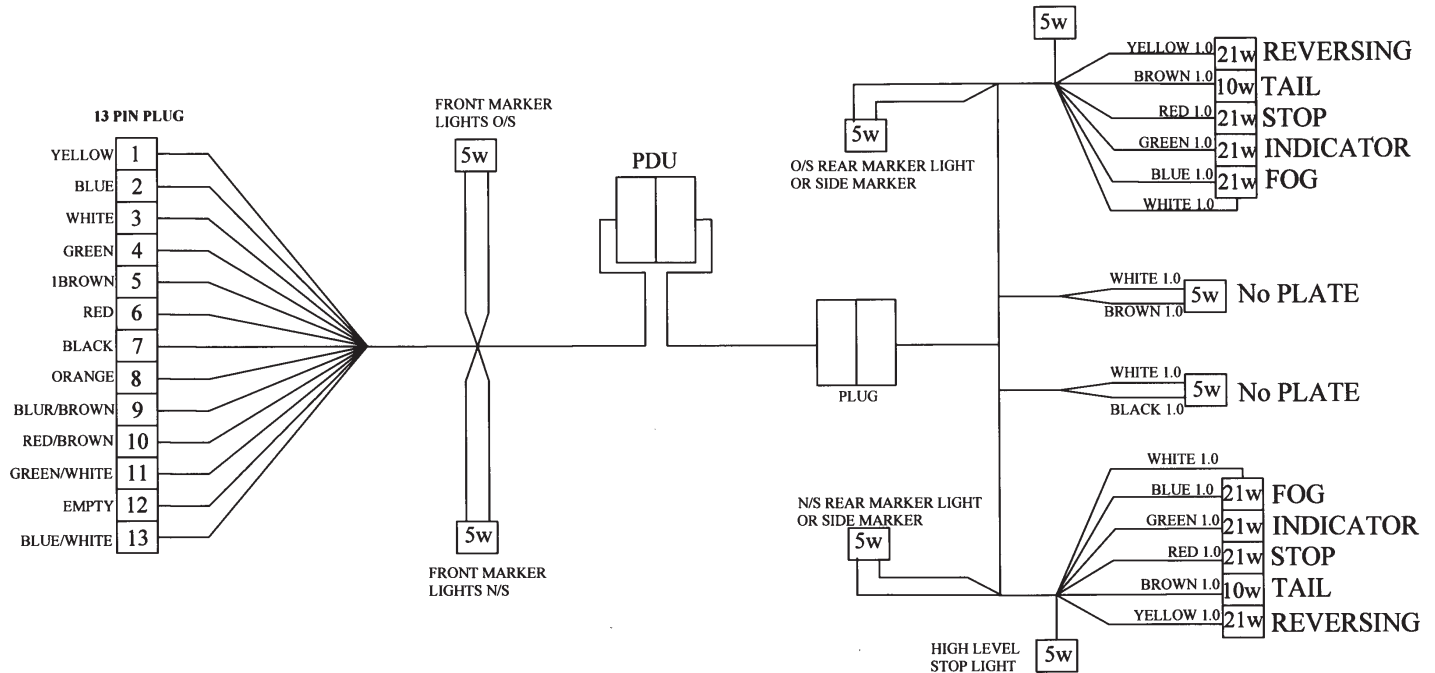

Steel wheel rim size: 5 $\frac{1}{2}$ J x 14 H2 ET30, 112mm PCD 5 stud.

Alloy wheel rim size: 6J x 14 H2 ET30, 112mm PCD 5 stud.

WIRING DIAGRAMS

ROADLIGHT WIRING – RANGER & RANGER GT60

NOTE: ALL CABLE SIZES GIVEN IN MM²